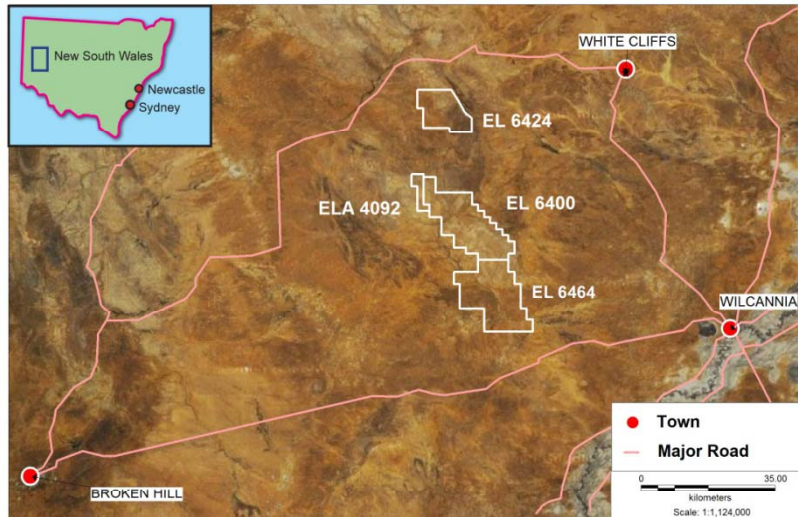

Koonenberry Project Regional Map

Koonenberry Belt – Licences Location Map